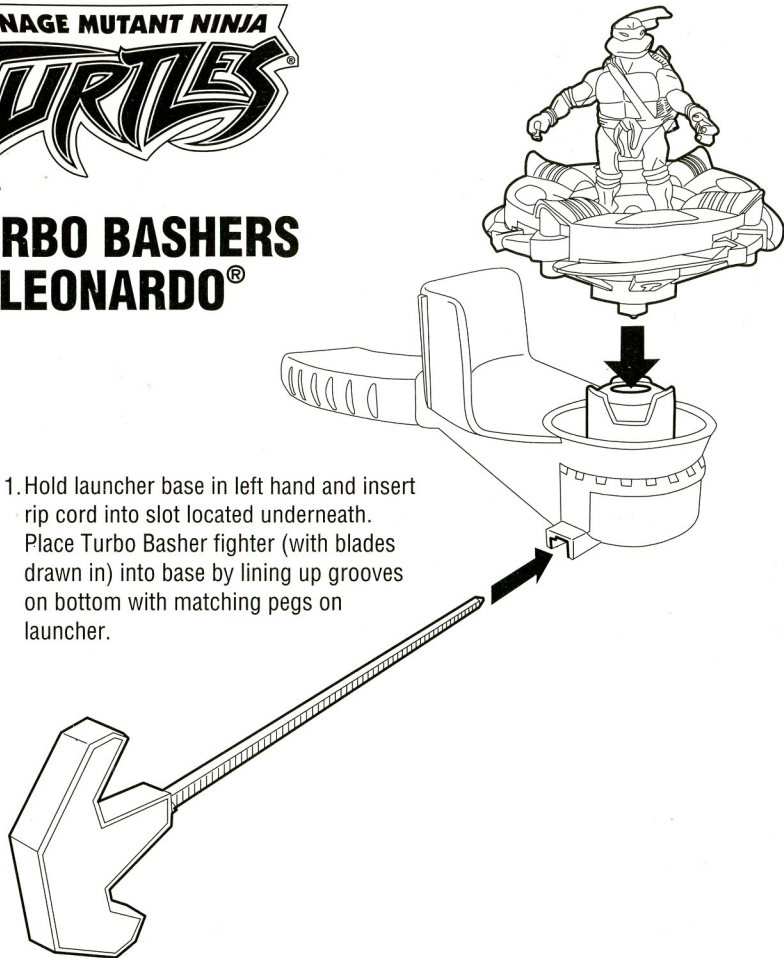

TURBO BASHERS LEONARDO®

1. Hold launcher base in left hand and insert rip cord into slot located underneath. Place Turbo Basher fighter (with blades drawn in) into base by lining up grooves on bottom with matching pegs on launcher.

2. Prepare to fight with the TMNT Turbo Basher by playing it safe! Make sure launcher is far from your face and aim Turbo Basher close to the ground, away from other individuals. Launch by pulling rip cord at a medium speed. Turbo Basher will spin in a counter-clockwise direction and automatically leap off the launcher and into a rigorous spin.