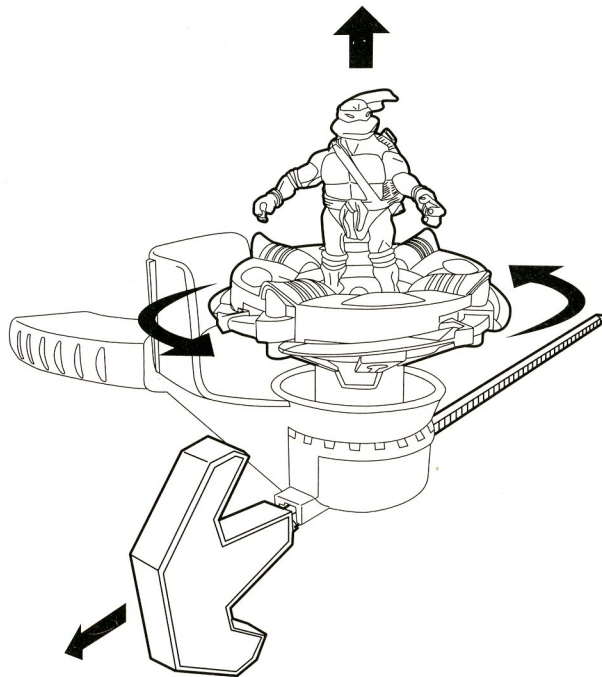

TURBO BASHERS LEONARDO®

1. Hold launcher base in left hand and insert rip cord into slot located underneath. Place Turbo Basher fighter (with blades drawn in) into base by lining up grooves on bottom with matching pegs on launcher.

2. Prepare to fight with the TMNT Turbo Basher by playing it safe! Make sure launcher is far from your face and aim Turbo Basher close to the ground, away from other individuals. Launch by pulling rip cord at a medium speed. Turbo Basher will spin in a counter-clockwise direction and automatically leap off the launcher and into a rigorous spin.