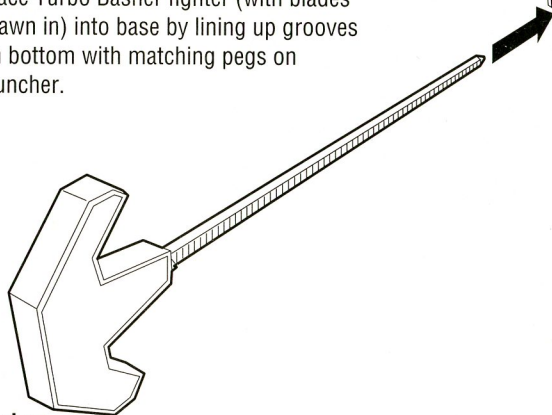

## TURBO BASHERS SHREDDER®

1. Hold launcher base in left hand and insert rip cord into slot located underneath. Place Turbo Basher fighter (with blades drawn in) into base by lining up grooves on bottom with matching pegs on launcher.

2. Prepare to fight with the TMNT Turbo Basher by playing it safe! Make sure launcher is far from your face and aim Turbo Basher close to the ground, away from other individuals. Launch by pulling rip cord at a medium speed. Turbo Basher will spin in a counter-clockwise direction and automatically leap off the launcher and into a rigorous spin.