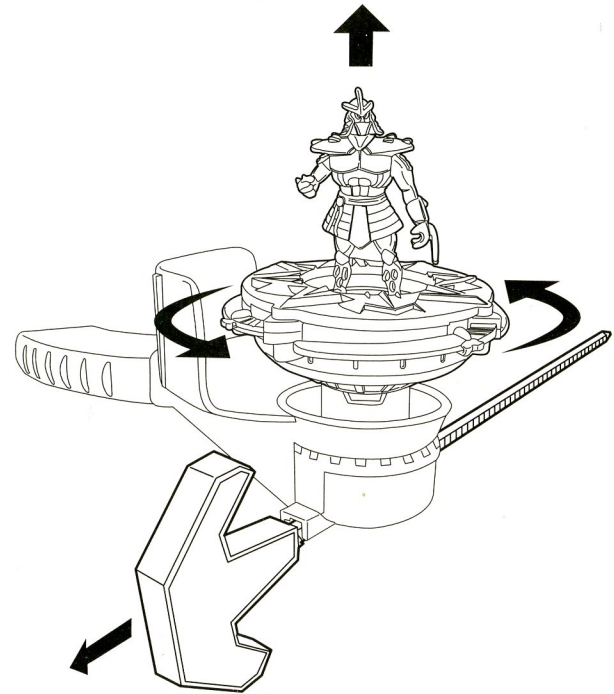

## TURBO BASHERS SHREDDER®

1. Hold launcher base in left hand and insert rip cord into slot located underneath. Place Turbo Basher fighter (with blades drawn in) into base by lining up grooves on bottom with matching pegs on launcher.

2. Prepare to fight with the TMNT Turbo Basher by playing it safe! Make sure launcher is far from your face and aim Turbo Basher close to the ground, away from other individuals. Launch by pulling rip cord at a medium speed. Turbo Basher will spin in a counter-clockwise direction and automatically leap off the launcher and into a rigorous spin.