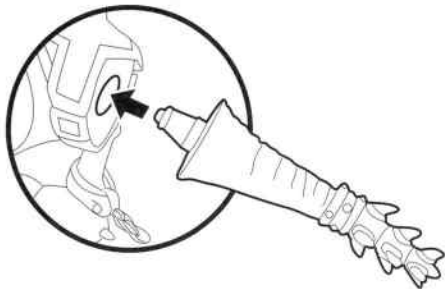

# TEENAGE MUTANT NINJA TURTLES®

2. Put armors on, then push down the back to make Raptor to go down, jaws to close and forearm to go down.

Age 4 and up

**Playmates®**

ASST. NO. 53050  
STOCK NO. 53528

## PALEO PATROL RAPTOR INSTRUCTIONS:

1. Insert the tail to end of Raptor.

Teenage Mutant Ninja Turtles® © 2006 Mirage Studios, Inc. Teenage Mutant Ninja Turtles®, Leonardo®, Michelangelo®, Raphael®, Donatello®, Splinter®, Shredder®, and Foot Soldier™ are registered trademarks of Mirage Studios, Inc. All Rights Reserved. PRINTED IN CHINA.