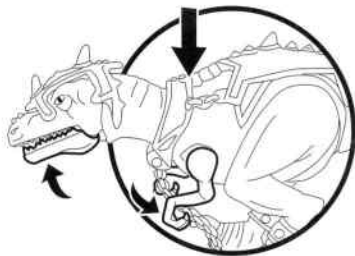

# TEENAGE MUTANT NINJA TURTLES®

2. Put armors on, then push down the back to make Raptor to go down, jaws to close and forearm to go down.

Age 4 and up

**Playmates®**

ASST. NO. 53050  
STOCK NO. 53528