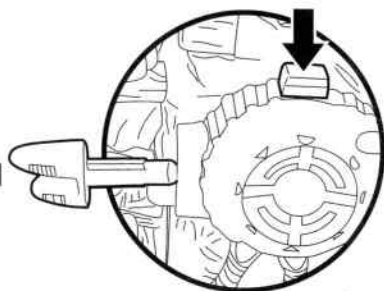

PALEO ATTACK CRAWLER RAPH

INSTRUCTIONS:

1. Get ready for some Paleo Attack Crawler action, Ninja Turtle-style! First, attach the tail and all the legs to the Crawler into their mounting pegs.

4. Turn the Power Switch into the "On" position and watch as your Paleo Attack Crawler stalks forward and whips its tail!

2. Place Paleo Patrol Raph into the Crawler seat, put his hands on the control grips, move the Crawler's shin pads over his legs, and swing the cockpit down over Raph's body.

3. Depress the Crawler's launcher control button to fire its Mutant Missiles!