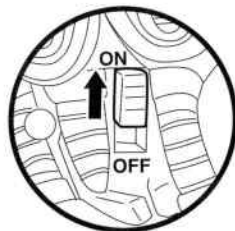

PALEO ATTACK CRAWLER RAPH

INSTRUCTIONS:

1. Get ready for some Paleo Attack Crawler action, Ninja Turtle-style! First, attach the tail and all the legs to the Crawler into their mounting pegs.

4. Turn the Power Switch into the "On" position and watch as your Paleo Attack Crawler stalks forward and whips its tail!