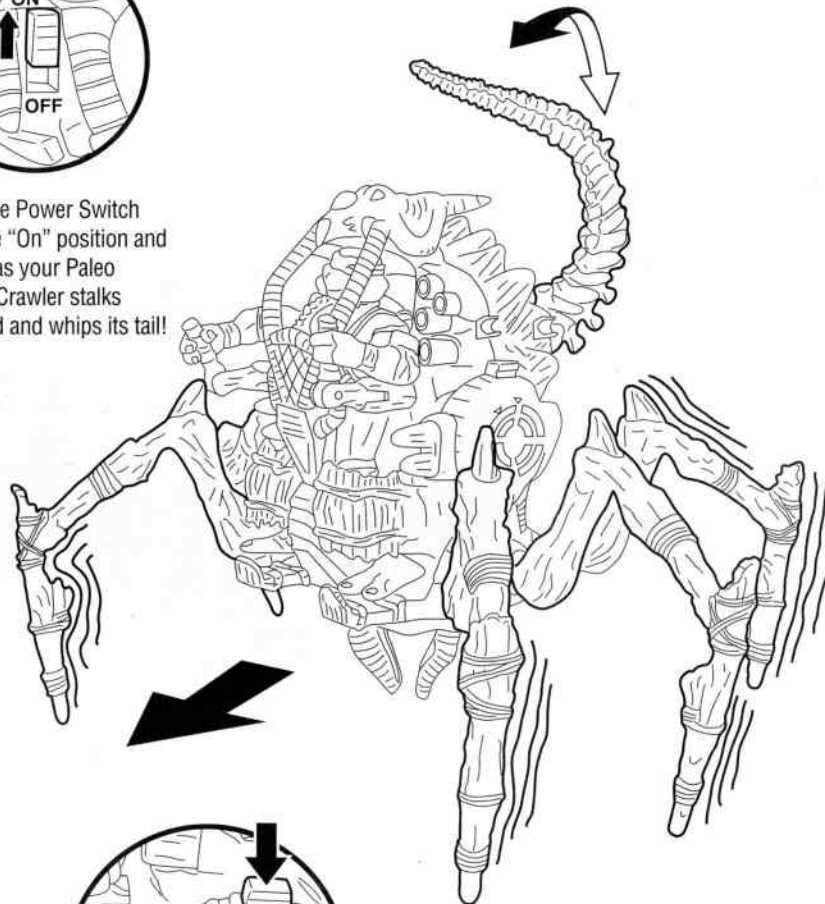

PALEO ATTACK CRAWLER RAPH

INSTRUCTIONS:

1. Get ready for some Paleo Attack Crawler action, Ninja Turtle-style! First, attach the tail and all the legs to the Crawler into their mounting pegs.

4. Turn the Power Switch into the "On" position and watch as your Paleo Attack Crawler stalks forward and whips its tail!

2. Place Paleo Patrol Raph into the Crawler seat, put his hands on the control grips, move the Crawler's shin pads over his legs, and swing the cockpit down over Raph's body.

3. Depress the Crawler's launcher control button to fire its Mutant Missiles!