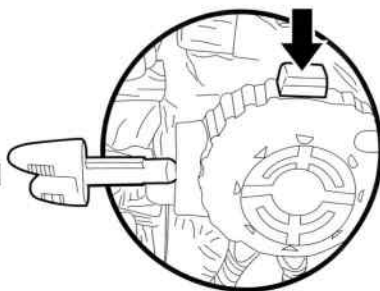

# PALEO ATTACK CRAWLER MIKE INSTRUCTIONS:

1. Get ready for some Paleo Attack Crawler action, Ninja Turtle-style! First, attach the tail and all the legs to the Crawler into their mounting pegs.

4. Turn the Power Switch into the "On" position and watch as your Paleo Attack Crawler stalks forward and whips its tail!

2. Place Paleo Patrol Mike into the Crawler seat, put his hands on the control grips, move the Crawler's shin pads over his legs, and swing the cockpit down over Mike's body.

3. Depress the Crawler's launcher control button to fire its Mutant Missiles!