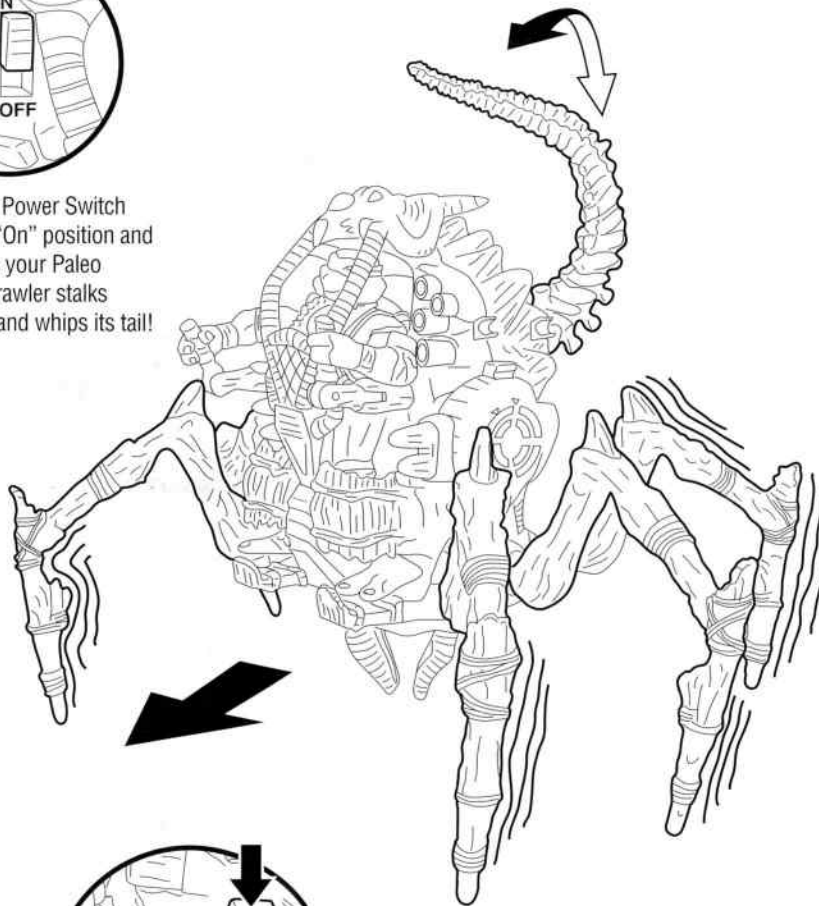

# PALEO ATTACK CRAWLER MIKE INSTRUCTIONS:

1. Get ready for some Paleo Attack Crawler action, Ninja Turtle-style! First, attach the tail and all the legs to the Crawler into their mounting pegs.

4. Turn the Power Switch into the "On" position and watch as your Paleo Attack Crawler stalks forward and whips its tail!

2. Place Paleo Patrol Mike into the Crawler seat, put his hands on the control grips, move the Crawler's shin pads over his legs, and swing the cockpit down over Mike's body.

3. Depress the Crawler's launcher control button to fire its Mutant Missiles!