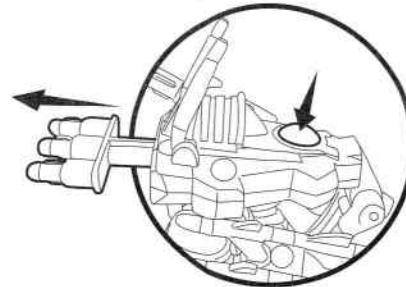

TMNT™

AUTO ATTACK RAPH INSTRUCTIONS:

1. Get ready for awesome Auto Attack action by first plugging in the battle pack's handles into the battle pack, then plug the whole rocket pack into the back of Raph's shell. Line up the two handles with Raph's forearms and plug the handles into Raph's hands.

1. 2a. Attach Raph's Sais to the super weapon by clicking it into the slot on the side. Then, attach the entire weapon to Raph's forearm.

1. 2b. You can also load the super weapon onto the back of the battle pack.

7. Twist the back of the launcher to launch the projectile on the top right of the battle pack.

4. Now you are ready for Auto Attack action! Squeeze the legs once and watch the side missiles flip out!

6. Push the button on the top to launch the top rockets!

5. Squeeze their legs a second time and the top rocket launcher will fly up over Raph's head.

8. To activate the slashing action on the super weapon, push the button on the back to make it move up and down.

Age 4 and up

Playmates STOCK NO. 55490
STOCK NO. 55498

Do not use projectile other than those provided by the toy.

Teenage Mutant Ninja Turtles and TMNT are trademarks of Mirage Studios, Inc. Teenage Mutant Ninja Turtles®, Leonardo®, Michelangelo®, Raphael®, Donatello®, Splinter®, Shredder®, and April O'Neil® are registered trademarks of Mirage Studios, Inc. All Rights Reserved.
PRINTED IN CHINA.

WARNING: CHOKING HAZARD
Small parts. Not for Children under 3 years.