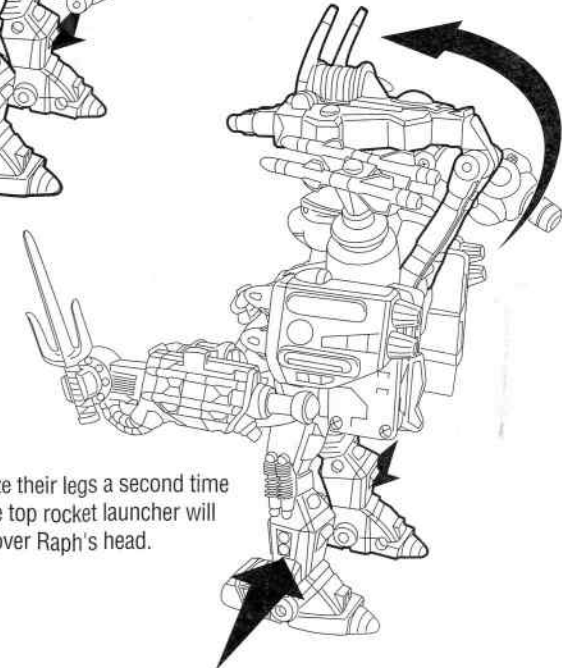

7. Twist the back of the launcher to launch the projectile on the top right of the battle pack.

4. Now you are ready for Auto Attack action! Squeeze the legs once and watch the side missiles flip out!

6. Push the button on the top to launch the top rockets!

5. Squeeze their legs a second time and the top rocket launcher will fly up over Raph's head.

8. To activate the slashing action on the super weapon, push the button on the back to make it move up and down.