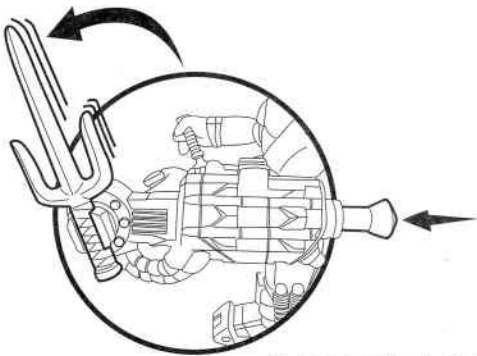

- 2a. Attach Raph's Sais to the super weapon by clicking it into the slot on the side. Then, attach the entire weapon to Raph's forearm.

- 2b. You can also load the super weapon onto the back of the battle pack.

7. Twist the back of the launcher to launch the projectile on the top right of the battle pack.

4. Now you are ready for Auto Attack action! Squeeze the legs once and watch the side missiles flip out!

6. Push the button on the top to launch the top rockets!

5. Squeeze their legs a second time and the top rocket launcher will fly up over Raph's head.

8. To activate the slashing action on the super weapon, push the button on the back to make it move up and down.