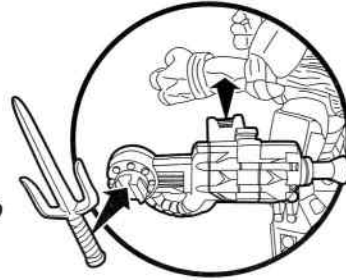

## AUTO ATTACK RAPH INSTRUCTIONS:

1. Get ready for awesome Auto Attack action by first plugging in the battle pack's handles into the battle pack, then plug the whole rocket pack into the back of Raph's shell. Line up the two handles with Raph's forearms and plug the handles into Raph's hands.

- 2a. Attach Raph's Sais to the super weapon by clicking it into the slot on the side. Then, attach the entire weapon to Raph's forearm.

- 2b. You can also load the super weapon onto the back of the battle pack.

5. Squeeze their legs a second time and the top rocket launcher will fly up over Raph's head.

8. To activate the slashing action on the super weapon, push the button on the back to make it move up and down.