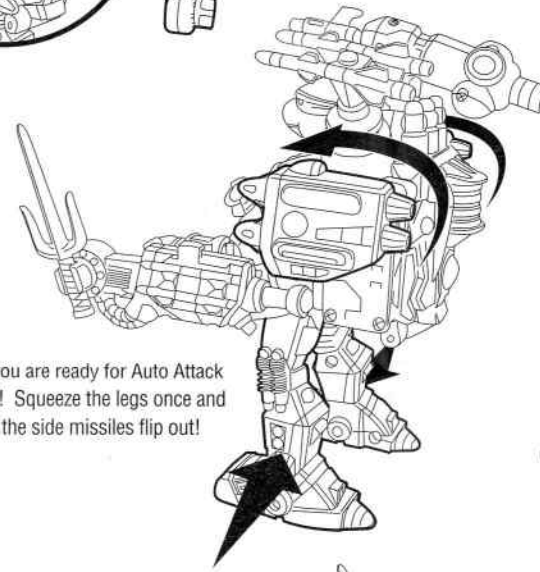

## AUTO ATTACK RAPH INSTRUCTIONS:

1. Get ready for awesome Auto Attack action by first plugging in the battle pack's handles into the battle pack, then plug the whole rocket pack into the back of Raph's shell. Line up the two handles with Raph's forearms and plug the handles into Raph's hands.

- 2a. Attach Raph's Sais to the super weapon by clicking it into the slot on the side. Then, attach the entire weapon to Raph's forearm.

- 2b. You can also load the super weapon onto the back of the battle pack.

7. Twist the back of the launcher to launch the projectile on the top right of the battle pack.

4. Now you are ready for Auto Attack action! Squeeze the legs once and watch the side missiles flip out!

6. Push the button on the top to launch the top rockets!

5. Squeeze their legs a second time and the top rocket launcher will fly up over Raph's head.

8. To activate the slashing action on the super weapon, push the button on the back to make it move up and down.