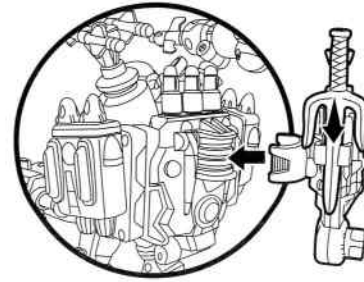

## AUTO ATTACK RAPH INSTRUCTIONS:

1. Get ready for awesome Auto Attack action by first plugging in the battle pack's handles into the battle pack, then plug the whole rocket pack into the back of Raph's shell. Line up the two handles with Raph's forearms and plug the handles into Raph's hands.

- 2a. Attach Raph's Sais to the super weapon by clicking it into the slot on the side. Then, attach the entire weapon to Raph's forearm.

- 2b. You can also load the super weapon onto the back of the battle pack.

5. Squeeze their legs a second time and the top rocket launcher will fly up over Raph's head.

8. To activate the slashing action on the super weapon, push the button on the back to make it move up and down.