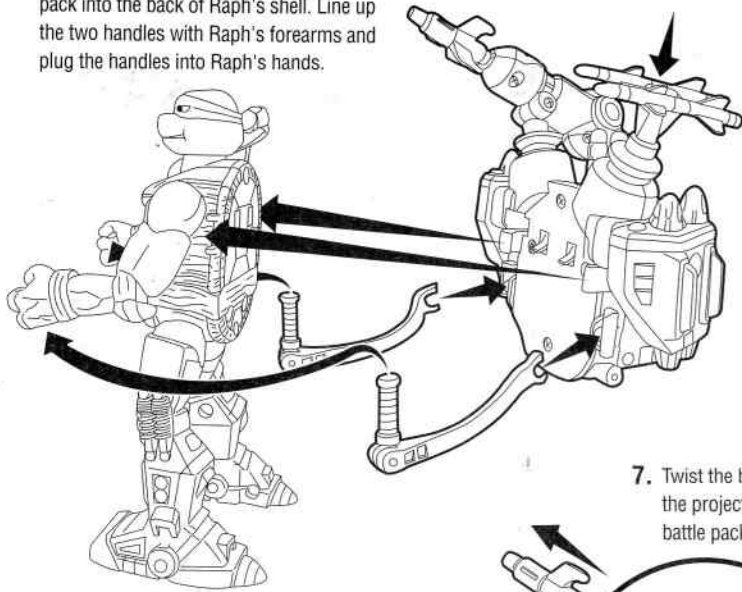

## AUTO ATTACK RAPH INSTRUCTIONS:

1. Get ready for awesome Auto Attack action by first plugging in the battle pack's handles into the battle pack, then plug the whole rocket pack into the back of Raph's shell. Line up the two handles with Raph's forearms and plug the handles into Raph's hands.

- 2a. Attach Raph's Sais to the super weapon by clicking it into the slot on the side. Then, attach the entire weapon to Raph's forearm.

- 2b. You can also load the super weapon onto the back of the battle pack.

7. Twist the back of the launcher to launch the projectile on the top right of the battle pack.

4. Now you are ready for Auto Attack action! Squeeze the legs once and watch the side missiles flip out!

6. Push the button on the top to launch the top rockets!

5. Squeeze their legs a second time and the top rocket launcher will fly up over Raph's head.

8. To activate the slashing action on the super weapon, push the button on the back to make it move up and down.