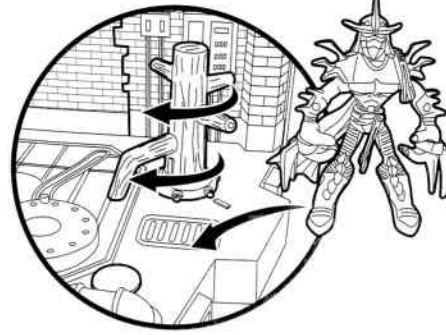

### To play with the playset - part 1:

1. Place the Shredder figure on top of the storm drain near the sewer pipe.

2. Press the floor-mounted button near the storm drain and watch as the sewer pipe slams Shredder!

3. Place the Shredder figure on top of the other storm drain near the tree trunk.

4. Press the floor-mounted button near the tree trunk and watch as the tree trunk tosses Shredder aside!

### To play with the playset - part 2:

1. Time for a banzai battle! Place Shredder on one of the two centrally located manhole covers. Place Leonardo on the other.

2. Move the control rods left and right to swivel the two banzai battlers from side-to-side.