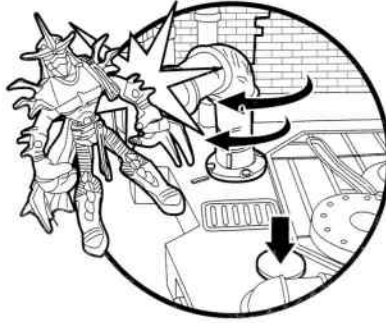

2. Press the floor-mounted button near the storm drain and watch as the sewer pipe slams Shredder!