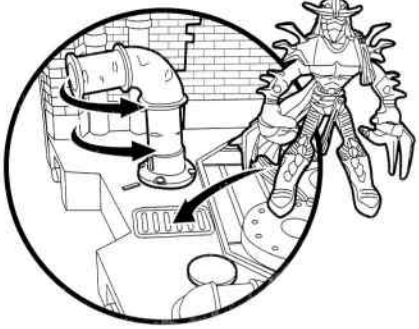

### To assemble the playset:

1. Place the sewer pipe into its slot in the floor section.

2. Snap the billboard sign into its place on the roof of the wall section.

4. Snap the ceiling portion into its place on the wall section.

### To play with the playset - part 1:

1. Place the Shredder figure on top of the storm drain near the sewer pipe.

2. Press the floor-mounted button near the storm drain and watch as the sewer pipe slams Shredder!