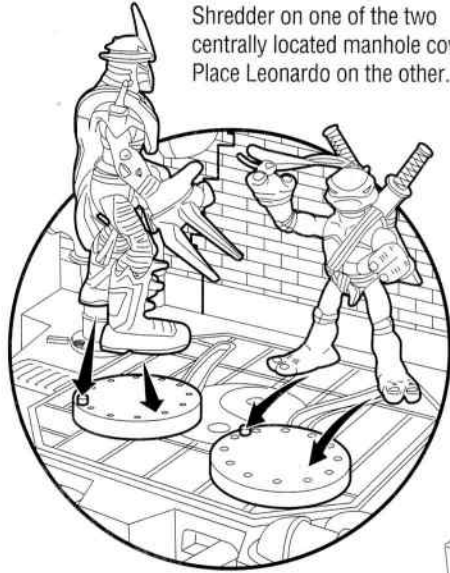

### To play with the playset - part 1:

1. Place the Shredder figure on top of the storm drain near the sewer pipe.

2. Press the floor-mounted button near the storm drain and watch as the sewer pipe slams Shredder!

3. Place the Shredder figure on top of the other storm drain near the tree trunk.

4. Press the floor-mounted button near the tree trunk and watch as the tree trunk tosses Shredder aside!

### To play with the playset - part 2:

1. Time for a banzai battle! Place Shredder on one of the two centrally located manhole covers. Place Leonardo on the other.

2. Move the control rods left and right to swivel the two banzai battlers from side-to-side.