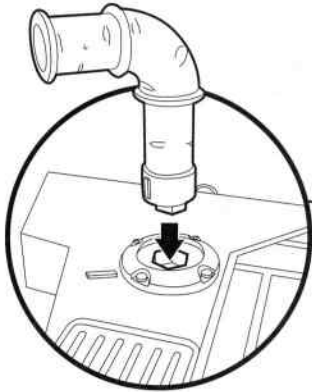

## LEO'S NINJA DOJO INSTRUCTIONS:

### To assemble the playset:

1. Place the sewer pipe into its slot in the floor section.

2. Snap the billboard sign into its place on the roof of the wall section.

4. Snap the ceiling portion into its place on the wall section.