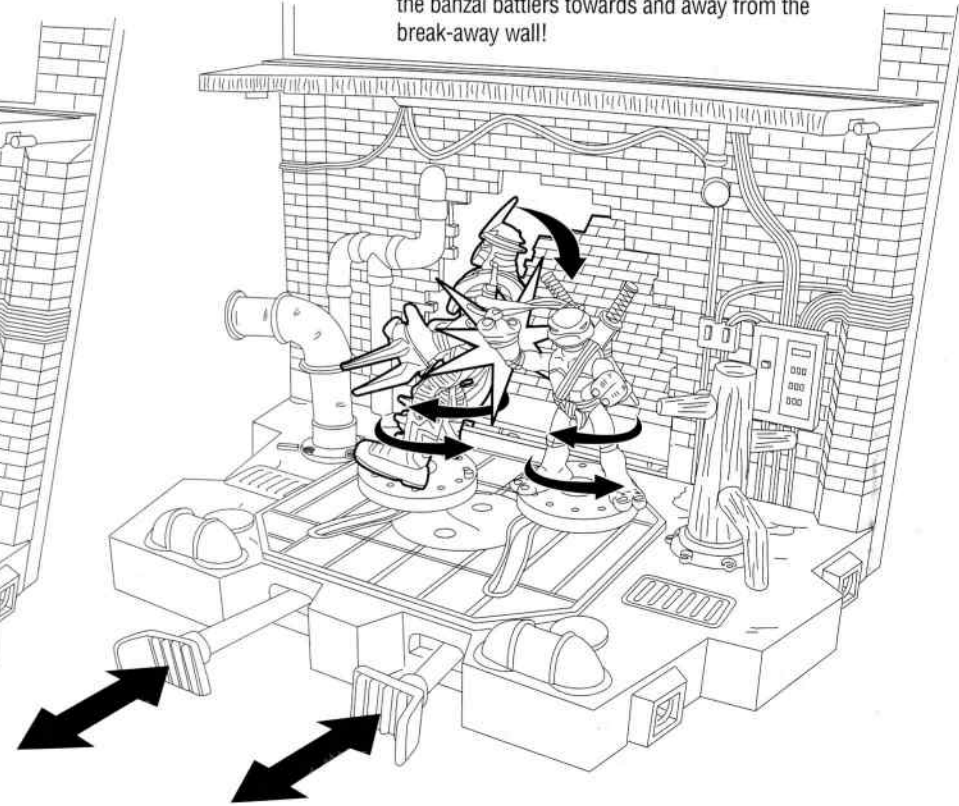

### To play with the playset - part 1:

1. Place the Shredder figure on top of the storm drain near the sewer pipe.

2. Press the floor-mounted button near the storm drain and watch as the sewer pipe slams Shredder!

3. Place the Shredder figure on top of the other storm drain near the tree trunk.

4. Press the floor-mounted button near the tree trunk and watch as the tree trunk tosses Shredder aside!

### To play with the playset - part 2:

1. Time for a banzai battle! Place Shredder on one of the two centrally located manhole covers. Place Leonardo on the other.

2. Move the control rods left and right to swivel the two banzai battlers from side-to-side.

3. Push or pull the control rods in and out to move the banzai battlers towards and away from the break-away wall!

Age 4 and up

**Playmates**

ASST. NO. 55610  
STOCK NO. 55612

Teenage Mutant Ninja Turtles and TMNT are trademarks of Mirage Studios, Inc. Teenage Mutant Ninja Turtles®, Leonardo®, Michelangelo®, Raphael®, Donatello®, Splinter®, Shredder®, and April O'Neil® are registered trademarks of Mirage Studios, Inc. All Rights Reserved. PRINTED IN CHINA.