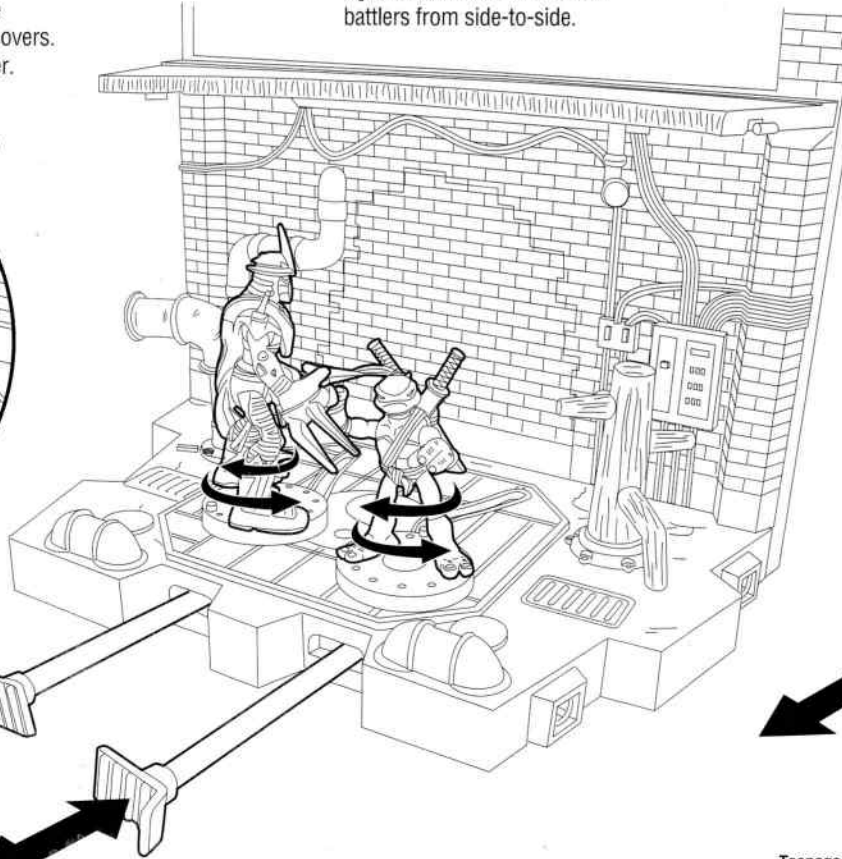

### To assemble the playset:

1. Place the sewer pipe into its slot in the floor section.

2. Snap the billboard sign into its place on the roof of the wall section.

4. Snap the ceiling portion into its place on the wall section.

### To play with the playset - part 1:

1. Place the Shredder figure on top of the storm drain near the sewer pipe.

2. Press the floor-mounted button near the storm drain and watch as the sewer pipe slams Shredder!

3. Place the Shredder figure on top of the other storm drain near the tree trunk.

4. Press the floor-mounted button near the tree trunk and watch as the tree trunk tosses Shredder aside!

### To play with the playset - part 2:

1. Time for a banzai battle! Place Shredder on one of the two centrally located manhole covers. Place Leonardo on the other.

2. Move the control rods left and right to swivel the two banzai battlers from side-to-side.