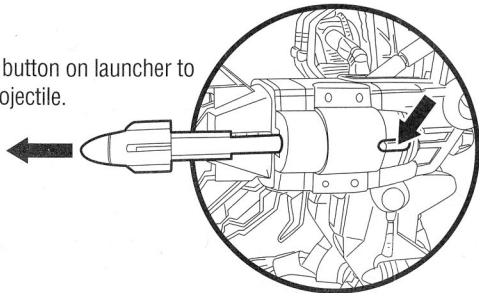

TMNT[™]

MINI MUTANTS

EXOSKELETON RAPHAEL[®]

INSTRUCTIONS:

1. Press button on launcher to fire projectile.

2. Press knob on back of Raph's Exoskeleton elbow for clamping action.

3. Open hatch to insert or remove figure.