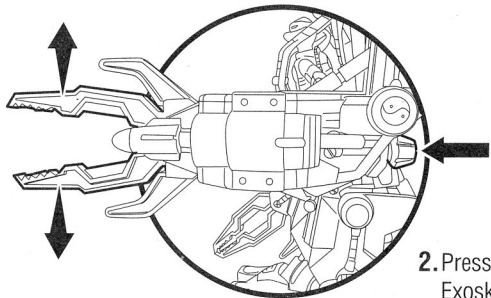

TMNT[™]

MINI MUTANTS

EXOSKELETON RAPHAEL[®]

INSTRUCTIONS:

1. Press button on launcher to fire projectile.

2. Press knob on back of Raph's Exoskeleton elbow for clamping action.

3. Open hatch to insert or remove figure.