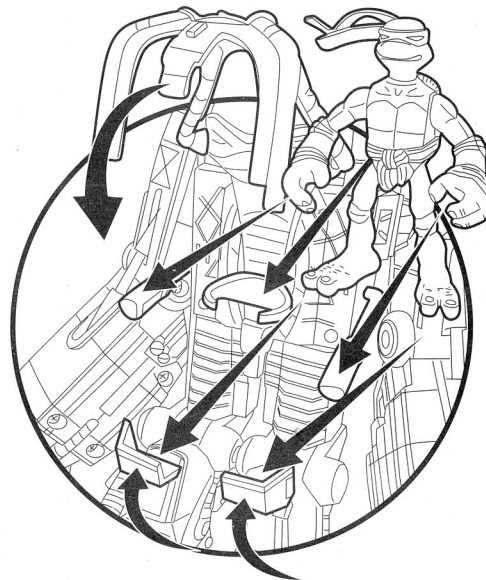

TMNT[™]

MINI MUTANTS

EXOSKELETON RAPHAEL[®]

INSTRUCTIONS:

1. Press button on launcher to fire projectile.

2. Press knob on back of Raph's Exoskeleton elbow for clamping action.

3. Open hatch to insert or remove figure.

WARNING: CHOKING HAZARD
Small parts. Not for Children under 3 years.