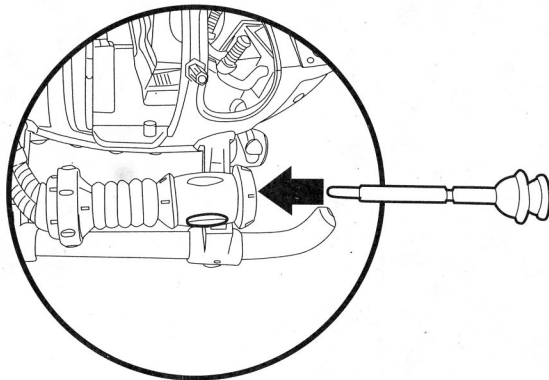

SHELL COPTER INSTRUCTIONS:

1. Separate chopper blades and click into place.

2. Fold down hatch to insert figure into cockpit.

3. Insert missile into front of launcher (press button on launcher to fire).

Age 4 and up