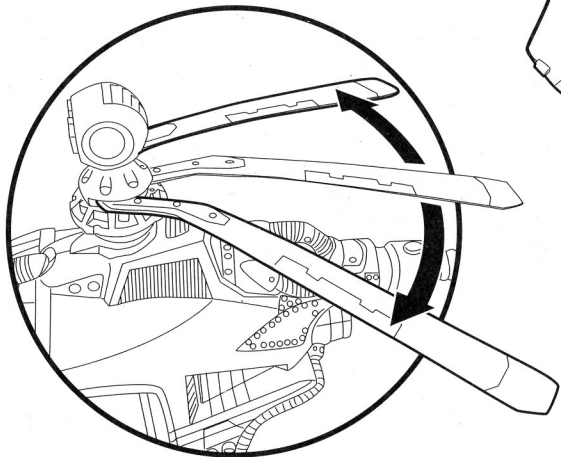

SHELL COPTER INSTRUCTIONS:

1. Separate chopper blades and click into place.

2. Fold down hatch to insert figure into cockpit.

3. Insert missile into front of launcher (press button on launcher to fire).

Age 4 and up