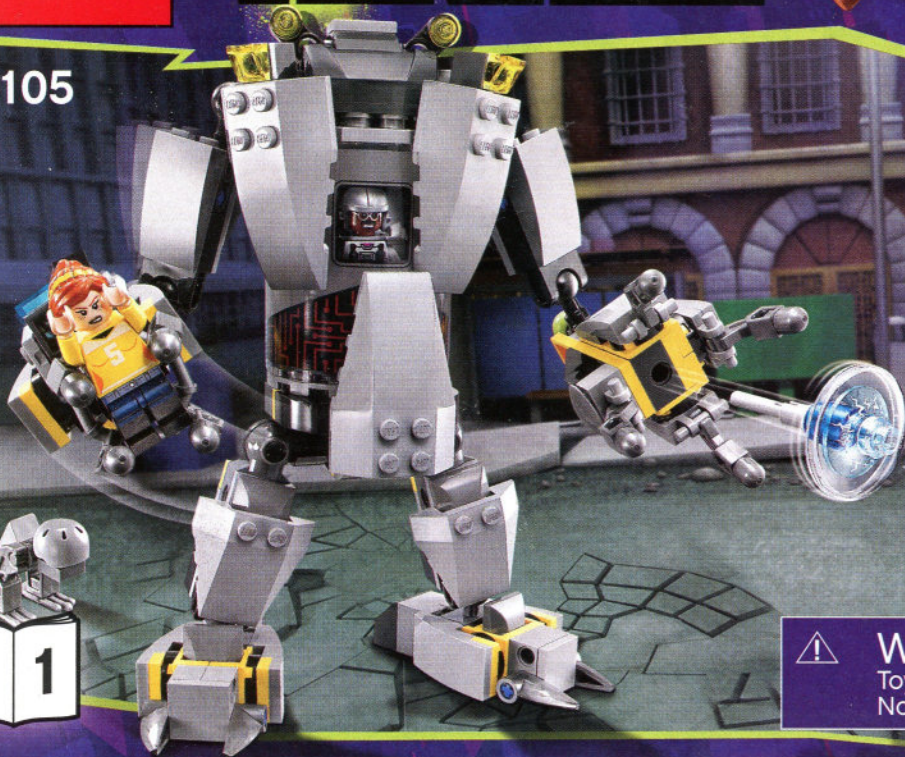

The LEGO logo is displayed in its characteristic white font with a black outline, set against a red square background.

nickelodeon™
TEENAGE MUTANT NINJA
TURTLES™

79105

 **WARNING:** CHOKING HAZARD.
Toy contains small parts and a small ball.
Not for children under 3 years.