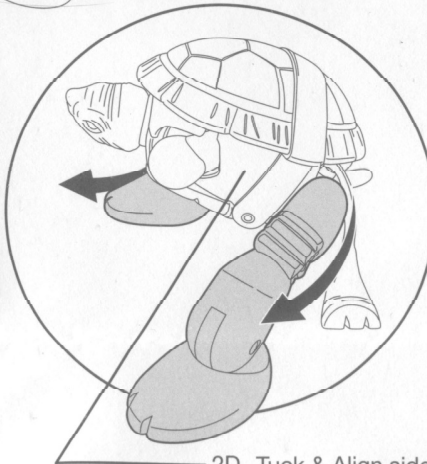

nickelodeon

TEENAGE MUTANT NINJA TURTLES™

NINJA TURTLE TO PET TURTLE

STEP 1

1. Open Back Shell.

Squeeze Side to
Open Shell.

1A. Fold out Legs.

1B. Rotate Tail Down.

1C. Pull out &
Rotate
Turtle head.

⚠ WARNING:
CHOKING HAZARD- Small parts.
Not for Children under 3 years.

STEP 2

2. Push in Head
to secure.

2A. Fold back
Arms into
Back Shell.

Push the
elbows of
the figures
together
to secure
them
tightly.

2B. Close Shell.

2C. Rotate Large Legs forward.

2D. Tuck & Align side
shell flaps into back
shell as shown.

For more instructions visit
www.Playmatestoys.com

Ages 4 and up
Asst. #91195
Item #91234 / #91235