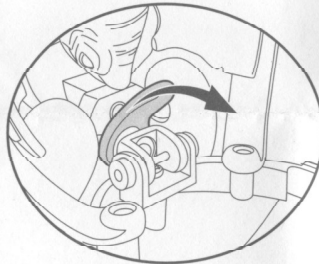

nickelodeon

TEENAGE MUTANT NINJA TURTLES™

NINJA TURTLE TO PET TURTLE

STEP 1

1. Open Back Shell.

Squeeze Side to
Open Shell.

1A. Fold out Legs.

1B. Rotate Tail Down.

1C. Pull out &
Rotate
Turtle head.

⚠ WARNING:
CHOKING HAZARD- Small parts.
Not for Children under 3 years.

STEP 2

2. Push in Head
to secure.

2A. Fold back
Arms into
Back Shell.

Push the
elbows of
the figures
together
to secure
them
tightly.

2B. Close Shell.

2C. Rotate Large Legs forward.

2D. Tuck & Align side
shell flaps into back
shell as shown.

For more instructions visit
www.Playmatestoys.com

Ages 4 and up
Asst. #91195
Item #91234 / #91235