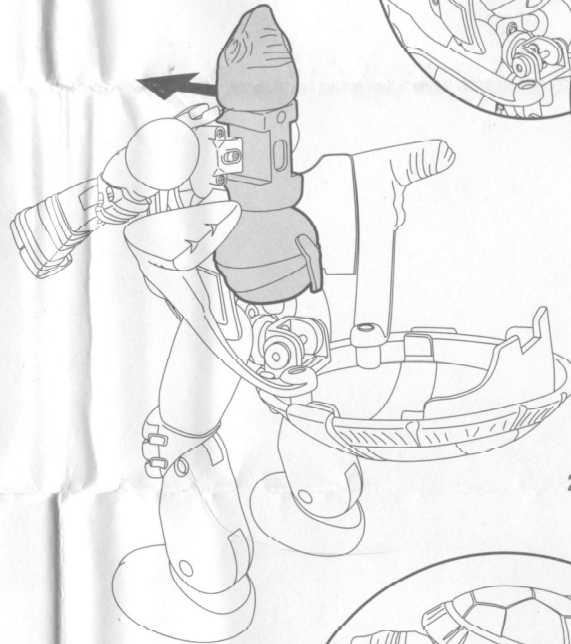

nickelodeon

TEENAGE MUTANT NINJA TURTLES™

NINJA TURTLE TO PET TURTLE

STEP 1

1. Open Back Shell.

Squeeze Side to
Open Shell.

1A. Fold out Legs.

1B. Rotate Tail Down.

1C. Pull out &
Rotate
Turtle head.

⚠ WARNING:
CHOKING HAZARD- Small parts.
Not for Children under 3 years.

STEP 2

2. Push in Head
to secure.

2A. Fold back
Arms into
Back Shell.

Push the
elbows of
the figures
together
to secure
them
tightly.

2B. Close Shell.

2C. Rotate Large Legs forward.

2D. Tuck & Align side
shell flaps into back
shell as shown.

For more instructions visit
www.Playmatestoys.com

Ages 4 and up
Asst. #91195
Item #91234 / #91235