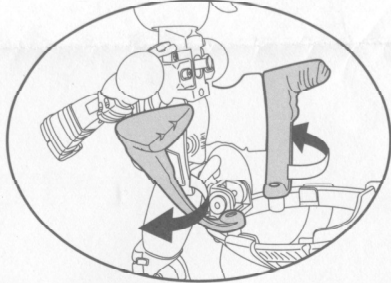

nickelodeon

TEENAGE MUTANT NINJA TURTLES™

NINJA TURTLE TO PET TURTLE

STEP 1

1. Open Back Shell.

Squeeze Side to
Open Shell.

1A. Fold out Legs.

1B. Rotate Tail Down.

1C. Pull out &
Rotate
Turtle head.

⚠ WARNING:
CHOKING HAZARD- Small parts.
Not for Children under 3 years.

STEP 2

2. Push in Head
to secure.

2A. Fold back
Arms into
Back Shell.

Push the
elbows of
the figures
together
to secure
them
tightly.

2B. Close Shell.

2C. Rotate Large Legs forward.

2D. Tuck & Align side
shell flaps into back
shell as shown.

For more instructions visit
www.Playmatestoys.com

Ages 4 and up
Asst. #91195
Item #91234 / #91235