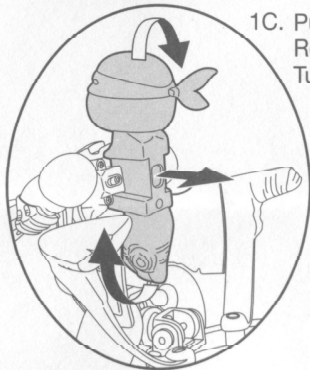

nickelodeon

TEENAGE MUTANT NINJA TURTLES™

NINJA TURTLE TO PET TURTLE

STEP 1

1. Open Back Shell.

Squeeze Side to
Open Shell.

1A. Fold out Legs.

1B. Rotate Tail Down.

1C. Pull out &
Rotate
Turtle head.

⚠ WARNING:
CHOKING HAZARD- Small parts.
Not for Children under 3 years.

STEP 2

2. Push in Head
to secure.

2A. Fold back
Arms into
Back Shell.

Push the
elbows of
the figures
together
to secure
them
tightly.

2B. Close Shell.

2C. Rotate Large Legs forward.

2D. Tuck & Align side
shell flaps into back
shell as shown.

For more instructions visit
www.Playmatestoys.com

Ages 4 and up
Asst. #91195
Item #91234 / #91235