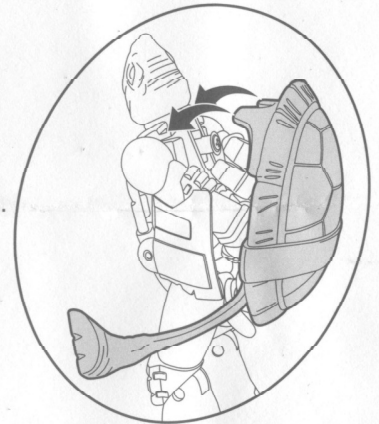

nickelodeon

TEENAGE MUTANT NINJA TURTLES™

NINJA TURTLE TO PET TURTLE

STEP 1

1. Open Back Shell.

Squeeze Side to
Open Shell.

1A. Fold out Legs.

1B. Rotate Tail Down.

1C. Pull out &
Rotate
Turtle head.

⚠ WARNING:
CHOKING HAZARD- Small parts.
Not for Children under 3 years.

STEP 2

2. Push in Head
to secure.

2A. Fold back
Arms into
Back Shell.

Push the
elbows of
the figures
together
to secure
them
tightly.

2B. Close Shell.

2C. Rotate Large Legs forward.

2D. Tuck & Align side
shell flaps into back
shell as shown.

For more instructions visit
www.Playmatestoys.com

Ages 4 and up
Asst. #91195
Item #91234 / #91235