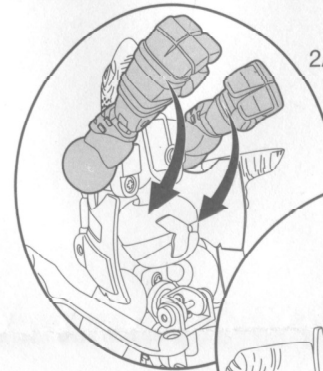

nickelodeon

TEENAGE MUTANT NINJA TURTLES™

NINJA TURTLE TO PET TURTLE

STEP 1

1. Open Back Shell.

Squeeze Side to
Open Shell.

1A. Fold out Legs.

1B. Rotate Tail Down.

1C. Pull out &
Rotate
Turtle head.

⚠ WARNING:
CHOKING HAZARD- Small parts.
Not for Children under 3 years.

STEP 2

2. Push in Head
to secure.

2A. Fold back
Arms into
Back Shell.

Push the
elbows of
the figures
together
to secure
them
tightly.

2B. Close Shell.

2C. Rotate Large Legs forward.

2D. Tuck & Align side
shell flaps into back
shell as shown.

For more instructions visit
www.Playmatestoys.com

Ages 4 and up
Asst. #91195
Item #91234 / #91235