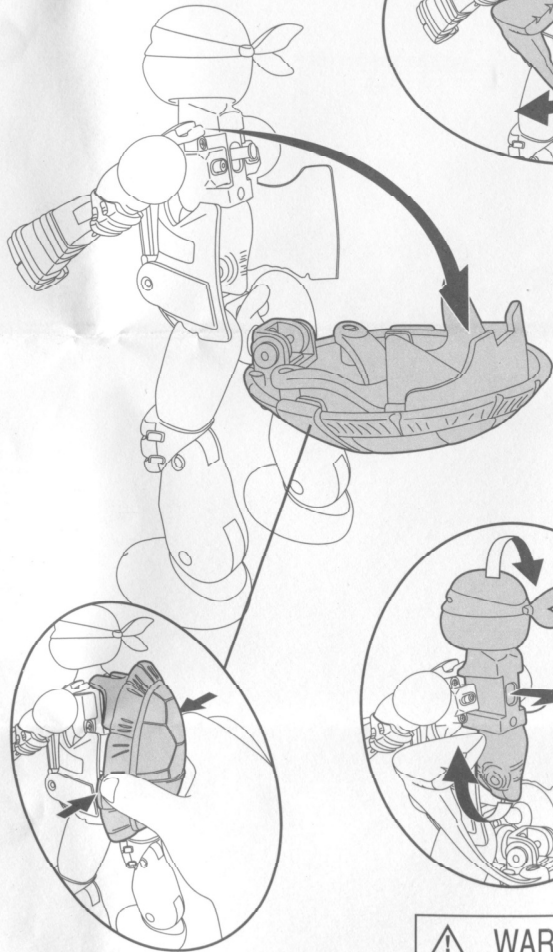

nickelodeon

TEENAGE MUTANT NINJA TURTLES™

NINJA TURTLE TO PET TURTLE

STEP 1

1. Open Back Shell.

Squeeze Side to
Open Shell.

1A. Fold out Legs.

1B. Rotate Tail Down.

1C. Pull out &
Rotate
Turtle head.

⚠ WARNING:
CHOKING HAZARD- Small parts.
Not for Children under 3 years.

STEP 2

2. Push in Head
to secure.

2A. Fold back
Arms into
Back Shell.

Push the
elbows of
the figures
together
to secure
them
tightly.

2B. Close Shell.

2C. Rotate Large Legs forward.

2D. Tuck & Align side
shell flaps into back
shell as shown.

For more instructions visit
www.Playmatestoys.com

Ages 4 and up
Asst. #91195
Item #91234 / #91235