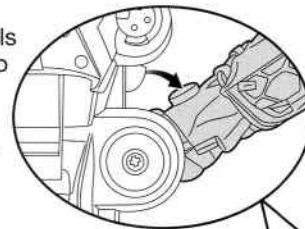

TEENAGE MUTANT NINJA TURTLES™

TWIST-N-MUTATE LEONARDO

1. Snap windshield and handle bar into place on back shell.

2. Un-snap shell.

3. Lift shell over the head into vehicle mode. Arms and legs will rotate inward.

To Transform from Vehicle to Figure:
 1) Un-Snap wheels and shell and lift shell up.
 2) Slide back towards rear of the vehicle, arms and legs will rotate down and into place.
 3) Push down on shell to snap into place.

Squeeze front wheels together so they snap into outer shoulders.

4. Push down and snap shell into place.

AT-3 vehicle works with most TMNT Action Figures.

Ages 4 and up
 Asst. #91470
 Item #91475

For more detailed instructions visit
www.Playmatestoy.com