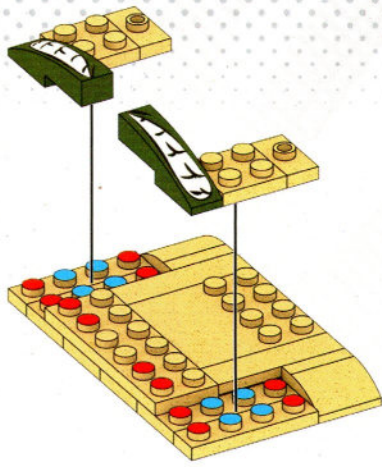

nickelodeon

TEENAGE MUTANT NINJA

TURTLES

2 CLASSIC PARTY WAGON
CAMIONETA CLASSIQUE
CARRINHA DE FIESTA CLÁSICA
FURGONE PARTY CLASSICO
KLASSISCHER PARTYWAGEN
KLASSICZNY IMPREZOWÓZ
ФУРГОН ЧЕРЕПАШЕК

MEGA
BLOKS

- 2X (Red Technic Pin)
- 2X (Grey Technic Pin)
- 1X (Green Technic Pin)
- 1X (Green Technic Pin)
- 2X (Yellow Technic Pin)
- 2X (Yellow Technic Pin)
- 2X (Yellow Technic Pin)
- 2X (Yellow Technic Pin)
- 2X (Yellow Technic Pin)
- 1X (Green Technic Pin)
- 1X (Green Technic Pin)
- 1X (Green Technic Pin)
- 1X (Yellow Technic Pin)
- 5X (Yellow Technic Pin)

1

2

3

4

5

- 3X 
- 1X 
- 1X 
- 2X 
- 1X 
- 2X 
- 2X 

1

2