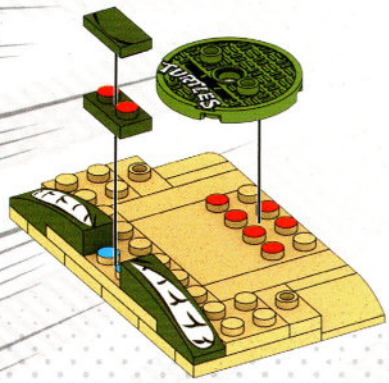

nickelodeon

TEENAGE MUTANT NINJA

TURTLES

2 CLASSIC PARTY WAGON
CAMIONETA CLASSIQUE
CARRINHA DE FIESTA CLÁSICA
FURGONE PARTY CLASSICO
KLASSISCHER PARTYWAGEN
KLASSICZNY IMPREZOWÓZ
ФУРГОН ЧЕРЕПАШЕК

MEGA
BLOKS

- 2X (Red Technic Pin)
- 2X (Grey Technic Pin)
- 1X (Green Technic Pin)
- 1X (Green Technic Pin)
- 2X (Yellow Technic Pin)
- 2X (Yellow Technic Pin)
- 2X (Yellow Technic Pin)
- 2X (Yellow Technic Pin)
- 2X (Yellow Technic Pin)
- 1X (Green Technic Pin)
- 1X (Green Technic Pin)
- 1X (Green Technic Pin)
- 1X (Yellow Technic Pin)
- 5X (Yellow Technic Pin)

1

2

3

4

5

- 3X 
- 1X 
- 1X 
- 2X 
- 1X 
- 2X 
- 2X 

1

2