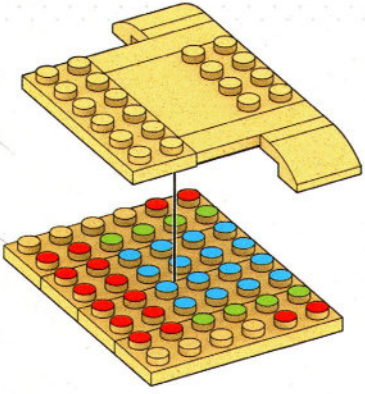

nickelodeon

TEENAGE MUTANT NINJA

TURTLES

2 CLASSIC PARTY WAGON
CAMIONETA CLASSIQUE
CARRINHA DE FIESTA CLÁSICA
FURGONE PARTY CLASSICO
KLASSISCHER PARTYWAGEN
KLASSICZNY IMPREZOWÓZ
ФУРГОН ЧЕРЕПАШЕК

MEGA
BLOKS

- 2X (Red Technic Pin)
- 2X (Grey Technic Pin)
- 1X (Green Technic Pin)
- 1X (Green Technic Pin)
- 2X (Yellow Technic Pin)
- 2X (Yellow Technic Pin)
- 2X (Yellow Technic Pin)
- 2X (Yellow Technic Pin)
- 2X (Yellow Technic Pin)
- 1X (Green Technic Pin)
- 1X (Green Technic Pin)
- 1X (Green Technic Pin)
- 1X (Yellow Technic Pin)
- 5X (Yellow Technic Pin)

1

2

3

4

5

- 3X 
- 1X 
- 1X 
- 2X 
- 1X 
- 2X 
- 2X 

1

2