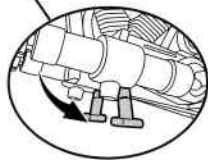

nickelodeon

TEENAGE MUTANT NINJA TURTLES™

RHINO CHOPPER

Sit figure
on seat as shown.

Kick stand
moves
up and
down.

1. Insert missiles
as shown.

2. Press button
to launch
missiles.

NOTE:

Do not insert projectiles other than those provided with the toy. Do not discharge in the direction of people or animals, especially at the eyes or face.

**For more instruction information
visit www.Playmatestoys.com**