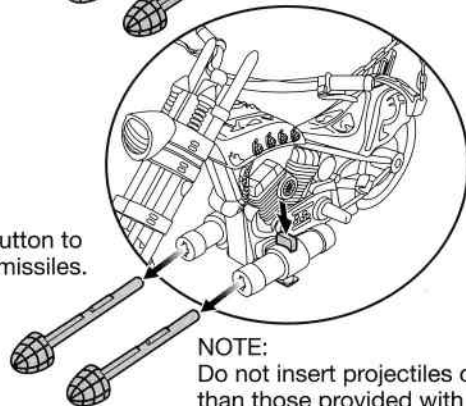

nickelodeon

TEENAGE MUTANT NINJA TURTLES™

RHINO CHOPPER

Sit figure
on seat as shown.

Kick stand
moves
up and
down.

1. Insert missiles
as shown.

2. Press button
to launch
missiles.

NOTE:

Do not insert projectiles other than those provided with the toy. Do not discharge in the direction of people or animals, especially at the eyes or face.

**For more instruction information
visit www.Playmatestoys.com**