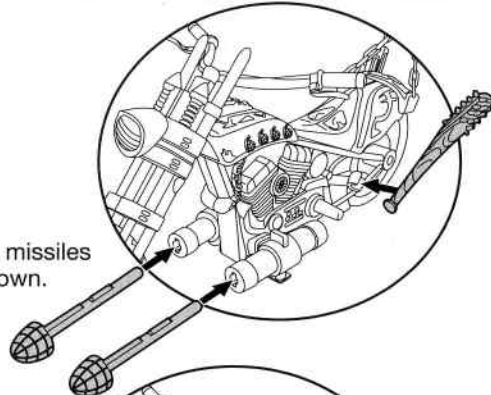

nickelodeon

TEENAGE MUTANT NINJA TURTLES™

RHINO CHOPPER

Sit figure
on seat as shown.

Kick stand
moves
up and
down.

1. Insert missiles
as shown.

2. Press button
to launch
missiles.

NOTE:

Do not insert projectiles other than those provided with the toy. Do not discharge in the direction of people or animals, especially at the eyes or face.

**For more instruction information
visit www.Playmatestoys.com**