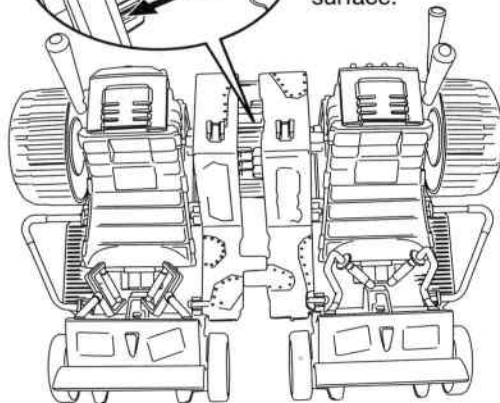

For more detailed instructions
visit www.Playmatestoy.com
Figures sold separately.
Fits most Turtles figures.