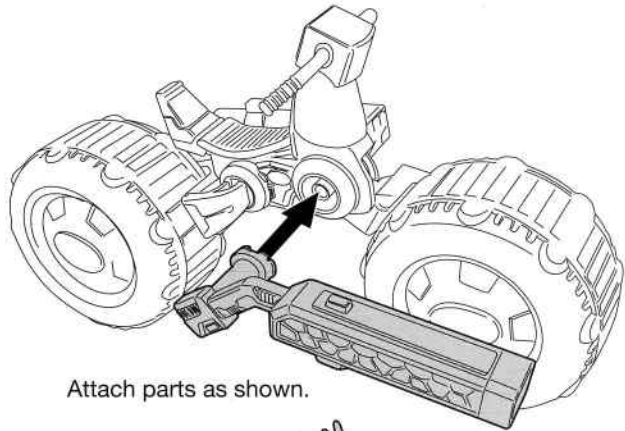

nickelodeon
**RISE OF THE
 TEENAGE MUTANT NINJA**
TURTLES

**SHELL HOG
 WITH LEONARDO**

Attach parts as shown.

Insert figure as shown.

1. Insert projectile as shown.

2. Press button to fire projectile.

Important:
 Do not fire at people, animals or at eyes or face.
 Do not use any projectiles other than those provided with this toy.

Vehicle can adjust to high or low mode; pull up center while holding wheels.

The Cycles connect to the Turtle Tank (sold separately).

Different vehicles can connect by plugging together (2 same vehicles cannot connect this way – see (A) Vehicle bar connector for alternate connections)

(A)

Discover multiple ways to connect other Shell Hogs with Cycle Connector Bar.

WARNING:
 CHOKING HAZARD- Small parts.
 Not for Children under 3 years.

For more detailed
 instruction information visit
www.Playmatestoys.com