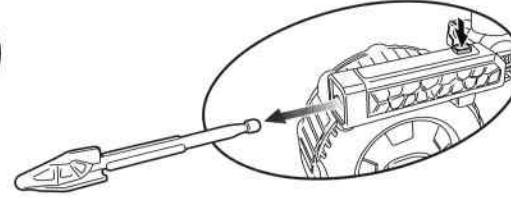

nickelodeon
RISE OF THE
TEENAGE MUTANT NINJA
TURTLES

SHELL HOG
WITH DONATELLO

Attach parts as shown.

Insert figure as shown. Visor is adjustable, can be moved up and down.

⚠ WARNING:
CHOKING HAZARD- Small parts.
 Not for Children under 3 years.

1. Insert projectile as shown.

2. Press button to fire projectile.

Important:
 Do not fire at people, animals or at eyes or face. Do not use any projectiles other than those provided with this toy.

Vehicle can adjust to high or low mode; pull up center while holding wheels.

The Cycles connect to the Turtle Tank (sold separately).

A

Different vehicles can connect by plugging together (2 same vehicles cannot connect this way – see (A) Vehicle bar connector for alternate connections)

Discover multiple ways to connect other Shell Hogs with Cycle Connector Bar.

For more detailed
 instruction information visit
www.Playmatestoys.com

©2018 Viacom Overseas Holdings C.V. All Rights Reserved. Rise of the Teenage Mutant Ninja Turtles and all related titles, logos and characters are trademarks of Viacom Overseas Holdings C.V.
 ©2018 Viacom International Inc. All Rights Reserved. Nickelodeon and all related titles, logos and characters are trademarks of Viacom International Inc.
 ©2018 Playmates. Playmates International Company Ltd.
 23/F, The Toy House, 100 Canton Road, TST, Kowloon, Hong Kong. PRINTED IN CHINA.