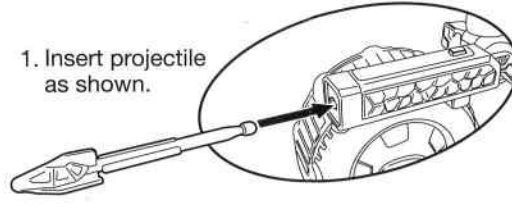

nickelodeon
RISE OF THE
TEENAGE MUTANT NINJA
TURTLES

SHELL HOG
WITH DONATELLO

Attach parts as shown.

Insert figure as shown. Visor is adjustable, can be moved up and down.

⚠ WARNING:
CHOKING HAZARD- Small parts.
 Not for Children under 3 years.

1. Insert projectile as shown.

2. Press button to fire projectile.

Important:
 Do not fire at people, animals or at eyes or face. Do not use any projectiles other than those provided with this toy.

Vehicle can adjust to high or low mode; pull up center while holding wheels.

The Cycles connect to the Turtle Tank (sold separately).

A

Different vehicles can connect by plugging together (2 same vehicles cannot connect this way – see (A) Vehicle bar connector for alternate connections)