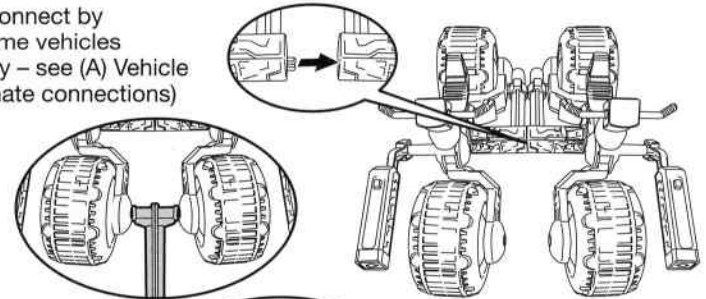

1. Insert projectile as shown.

2. Press button to fire projectile.

Important:
 Do not fire at people, animals or at eyes or face. Do not use any projectiles other than those provided with this toy.

Vehicle can adjust to high or low mode; pull up center while holding wheels.

The Cycles connect to the Turtle Tank (sold separately).

A

Different vehicles can connect by plugging together (2 same vehicles cannot connect this way – see (A) Vehicle bar connector for alternate connections)

Discover multiple ways to connect other Shell Hogs with Cycle Connector Bar.

For more detailed
 instruction information visit
www.Playmatestoys.com

©2018 Viacom Overseas Holdings C.V. All Rights Reserved. Rise of the Teenage Mutant Ninja Turtles and all related titles, logos and characters are trademarks of Viacom Overseas Holdings C.V.
 ©2018 Viacom International Inc. All Rights Reserved. Nickelodeon and all related titles, logos and characters are trademarks of Viacom International Inc.
 ©2018 Playmates. Playmates International Company Ltd.
 23/F, The Toy House, 100 Canton Road, TST, Kowloon, Hong Kong. PRINTED IN CHINA.