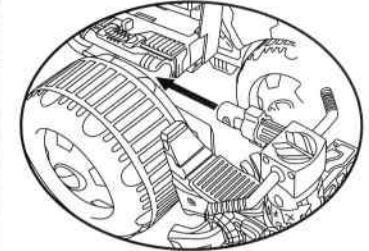

nickelodeon
RISE OF THE
TEENAGE MUTANT NINJA
TURTLES

SHELL HOG
WITH DONATELLO

Attach parts as shown.

Insert figure as shown. Visor is adjustable, can be moved up and down.

⚠ WARNING:
CHOKING HAZARD- Small parts.
 Not for Children under 3 years.

1. Insert projectile as shown.

2. Press button to fire projectile.

Important:
 Do not fire at people, animals or at eyes or face. Do not use any projectiles other than those provided with this toy.

Vehicle can adjust to high or low mode; pull up center while holding wheels.

The Cycles connect to the Turtle Tank (sold separately).

A

Different vehicles can connect by plugging together (2 same vehicles cannot connect this way – see (A) Vehicle bar connector for alternate connections)

Discover multiple ways to connect other Shell Hogs with Cycle Connector Bar.

For more detailed
 instruction information visit
www.Playmatestoys.com

©2018 Viacom Overseas Holdings C.V. All Rights Reserved. Rise of the Teenage Mutant Ninja Turtles and all related titles, logos and characters are trademarks of Viacom Overseas Holdings C.V.
 ©2018 Viacom International Inc. All Rights Reserved. Nickelodeon and all related titles, logos and characters are trademarks of Viacom International Inc.
 ©2018 Playmates. Playmates International Company Ltd.
 23/F, The Toy House, 100 Canton Road, TST, Kowloon, Hong Kong. PRINTED IN CHINA.