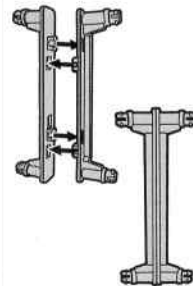

nickelodeon
RISE OF THE
TEENAGE MUTANT NINJA
TURTLES

SHELL HOG
WITH DONATELLO

Attach parts as shown.

Insert figure as shown. Visor is adjustable, can be moved up and down.

⚠ WARNING:
CHOKING HAZARD- Small parts.
 Not for Children under 3 years.

1. Insert projectile as shown.

2. Press button to fire projectile.

Important:
 Do not fire at people, animals or at eyes or face. Do not use any projectiles other than those provided with this toy.

Vehicle can adjust to high or low mode; pull up center while holding wheels.

The Cycles connect to the Turtle Tank (sold separately).

A

Different vehicles can connect by plugging together (2 same vehicles cannot connect this way – see (A) Vehicle bar connector for alternate connections)

Discover multiple ways to connect other Shell Hogs with Cycle Connector Bar.

For more detailed
 instruction information visit
www.Playmatestoys.com

©2018 Viacom Overseas Holdings C.V. All Rights Reserved. Rise of the Teenage Mutant Ninja Turtles and all related titles, logos and characters are trademarks of Viacom Overseas Holdings C.V.
 ©2018 Viacom International Inc. All Rights Reserved. Nickelodeon and all related titles, logos and characters are trademarks of Viacom International Inc.
 ©2018 Playmates. Playmates International Company Ltd.
 23/F, The Toy House, 100 Canton Road, TST, Kowloon, Hong Kong. PRINTED IN CHINA.