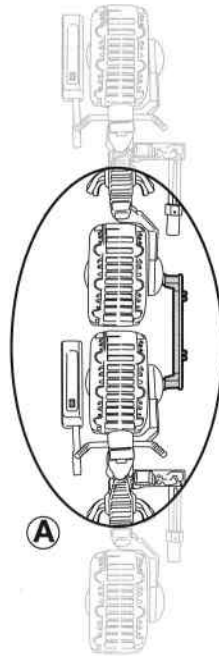

nickelodeon
RISE OF THE
TEENAGE MUTANT NINJA
TURTLES

SHELL HOG
WITH DONATELLO

Attach parts as shown.

Insert figure as shown. Visor is adjustable, can be moved up and down.

⚠ WARNING:
CHOKING HAZARD- Small parts.
 Not for Children under 3 years.

1. Insert projectile as shown.

2. Press button to fire projectile.

Important:
 Do not fire at people, animals or at eyes or face. Do not use any projectiles other than those provided with this toy.

Vehicle can adjust to high or low mode; pull up center while holding wheels.

The Cycles connect to the Turtle Tank (sold separately).

A

Different vehicles can connect by plugging together (2 same vehicles cannot connect this way – see (A) Vehicle bar connector for alternate connections)

Discover multiple ways to connect other Shell Hogs with Cycle Connector Bar.

For more detailed
 instruction information visit
www.Playmatestoys.com

©2018 Viacom Overseas Holdings C.V. All Rights Reserved. Rise of the Teenage Mutant Ninja Turtles and all related titles, logos and characters are trademarks of Viacom Overseas Holdings C.V.
 ©2018 Viacom International Inc. All Rights Reserved. Nickelodeon and all related titles, logos and characters are trademarks of Viacom International Inc.
 ©2018 Playmates. Playmates International Company Ltd.
 23/F, The Toy House, 100 Canton Road, TST, Kowloon, Hong Kong. PRINTED IN CHINA.