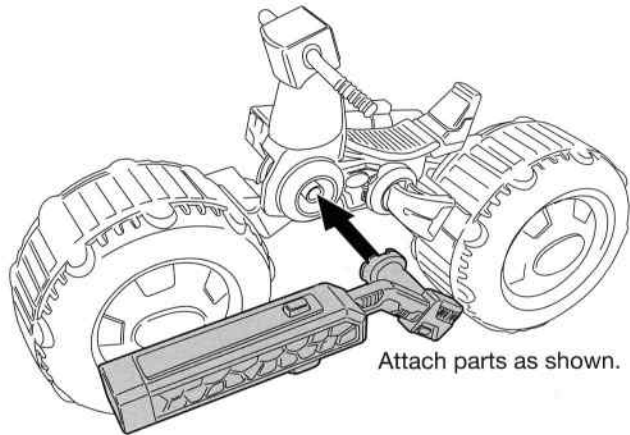

nickelodeon
RISE OF THE
TEENAGE MUTANT NINJA
TURTLES

SHELL HOG
WITH DONATELLO

Attach parts as shown.

Insert figure as shown. Visor is adjustable, can be moved up and down.

⚠ WARNING:
CHOKING HAZARD- Small parts.
 Not for Children under 3 years.

1. Insert projectile as shown.

2. Press button to fire projectile.

Important:
 Do not fire at people, animals or at eyes or face. Do not use any projectiles other than those provided with this toy.

Vehicle can adjust to high or low mode; pull up center while holding wheels.

The Cycles connect to the Turtle Tank (sold separately).

A

Different vehicles can connect by plugging together (2 same vehicles cannot connect this way – see (A) Vehicle bar connector for alternate connections)

Discover multiple ways to connect other Shell Hogs with Cycle Connector Bar.

For more detailed
 instruction information visit
www.Playmatestoys.com

©2018 Viacom Overseas Holdings C.V. All Rights Reserved. Rise of the Teenage Mutant Ninja Turtles and all related titles, logos and characters are trademarks of Viacom Overseas Holdings C.V.
 ©2018 Viacom International Inc. All Rights Reserved. Nickelodeon and all related titles, logos and characters are trademarks of Viacom International Inc.
 ©2018 Playmates. Playmates International Company Ltd.
 23/F, The Toy House, 100 Canton Road, TST, Kowloon, Hong Kong. PRINTED IN CHINA.