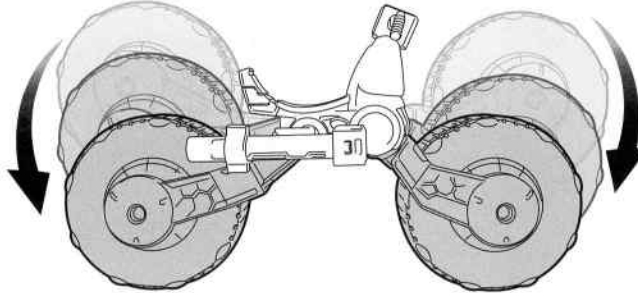

nickelodeon
RISE OF THE
TEENAGE MUTANT NINJA
TURTLES

SHELL HOG
WITH DONATELLO

Attach parts as shown.

Insert figure as shown. Visor is adjustable, can be moved up and down.

⚠ WARNING:
CHOKING HAZARD- Small parts.
 Not for Children under 3 years.

1. Insert projectile as shown.

2. Press button to fire projectile.

Important:
 Do not fire at people, animals or at eyes or face. Do not use any projectiles other than those provided with this toy.

Vehicle can adjust to high or low mode; pull up center while holding wheels.

The Cycles connect to the Turtle Tank (sold separately).

A

Different vehicles can connect by plugging together (2 same vehicles cannot connect this way – see (A) Vehicle bar connector for alternate connections)

Discover multiple ways to connect other Shell Hogs with Cycle Connector Bar.

For more detailed
 instruction information visit
www.Playmatestoys.com

©2018 Viacom Overseas Holdings C.V. All Rights Reserved. Rise of the Teenage Mutant Ninja Turtles and all related titles, logos and characters are trademarks of Viacom Overseas Holdings C.V.
 ©2018 Viacom International Inc. All Rights Reserved. Nickelodeon and all related titles, logos and characters are trademarks of Viacom International Inc.
 ©2018 Playmates. Playmates International Company Ltd.
 23/F, The Toy House, 100 Canton Road, TST, Kowloon, Hong Kong. PRINTED IN CHINA.