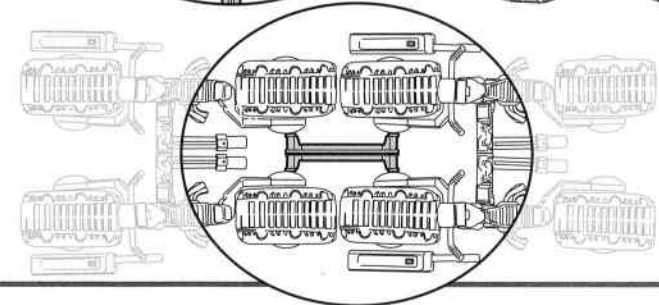

The Cycles connect to the Turtle Tank (sold separately).

A

Different vehicles can connect by plugging together (2 same vehicles cannot connect this way – see (A) Vehicle bar connector for alternate connections)

Discover multiple ways to connect other Shell Hogs with Cycle Connector Bar.

For more detailed
 instruction information visit
www.Playmatestoys.com

©2018 Viacom Overseas Holdings C.V. All Rights Reserved. Rise of the Teenage Mutant Ninja Turtles and all related titles, logos and characters are trademarks of Viacom Overseas Holdings C.V.
 ©2018 Viacom International Inc. All Rights Reserved. Nickelodeon and all related titles, logos and characters are trademarks of Viacom International Inc.
 ©2018 Playmates. Playmates International Company Ltd.
 23/F, The Toy House, 100 Canton Road, TST, Kowloon, Hong Kong. PRINTED IN CHINA.